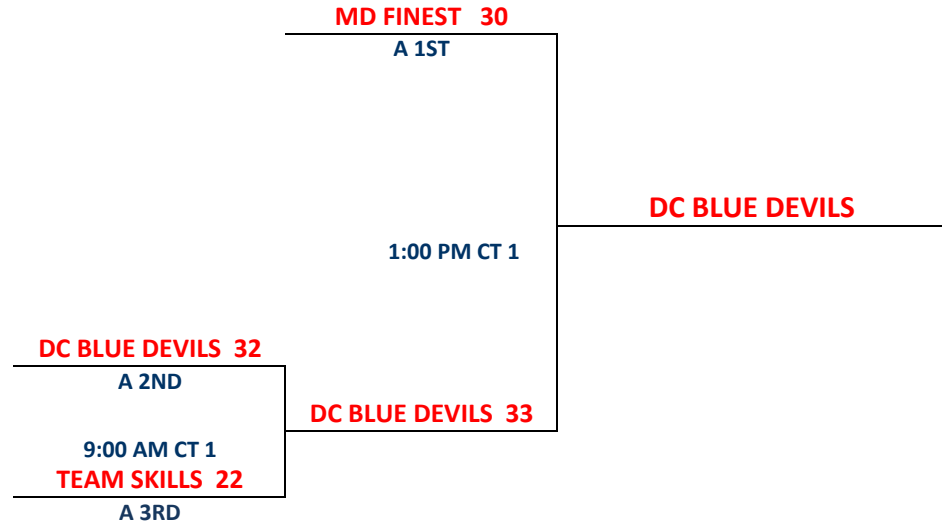

Pool A

W	L		
I	I	A1	DC BLUE DEVILS - 9U 2
II		A2	MD FINEST - 9U 1
	II	A3	TEAM SKILLS 3

Saturday	Time	Court	Results
A3 vs A1	9:00 AM	2 A3	31 A1 35
A1 vs A2	11:40 AM	2 A1	32 A2 38
A2 vs A3	2:20 PM	2 A2	50 A3 36

CHAMPIONSHIP BRACKET
ALL GAMES ON SUNDAY

1) Teams listed first in the pool are considered the HOME teams.
2) The team listed on the top of the bracket is considered the HOME team.

Sites:
1 = Douglass High Main Gym
2 = Douglass High Aux Gym
3 = Gwynn Park Main Gym
4 = Gwynn Park Aux Gym