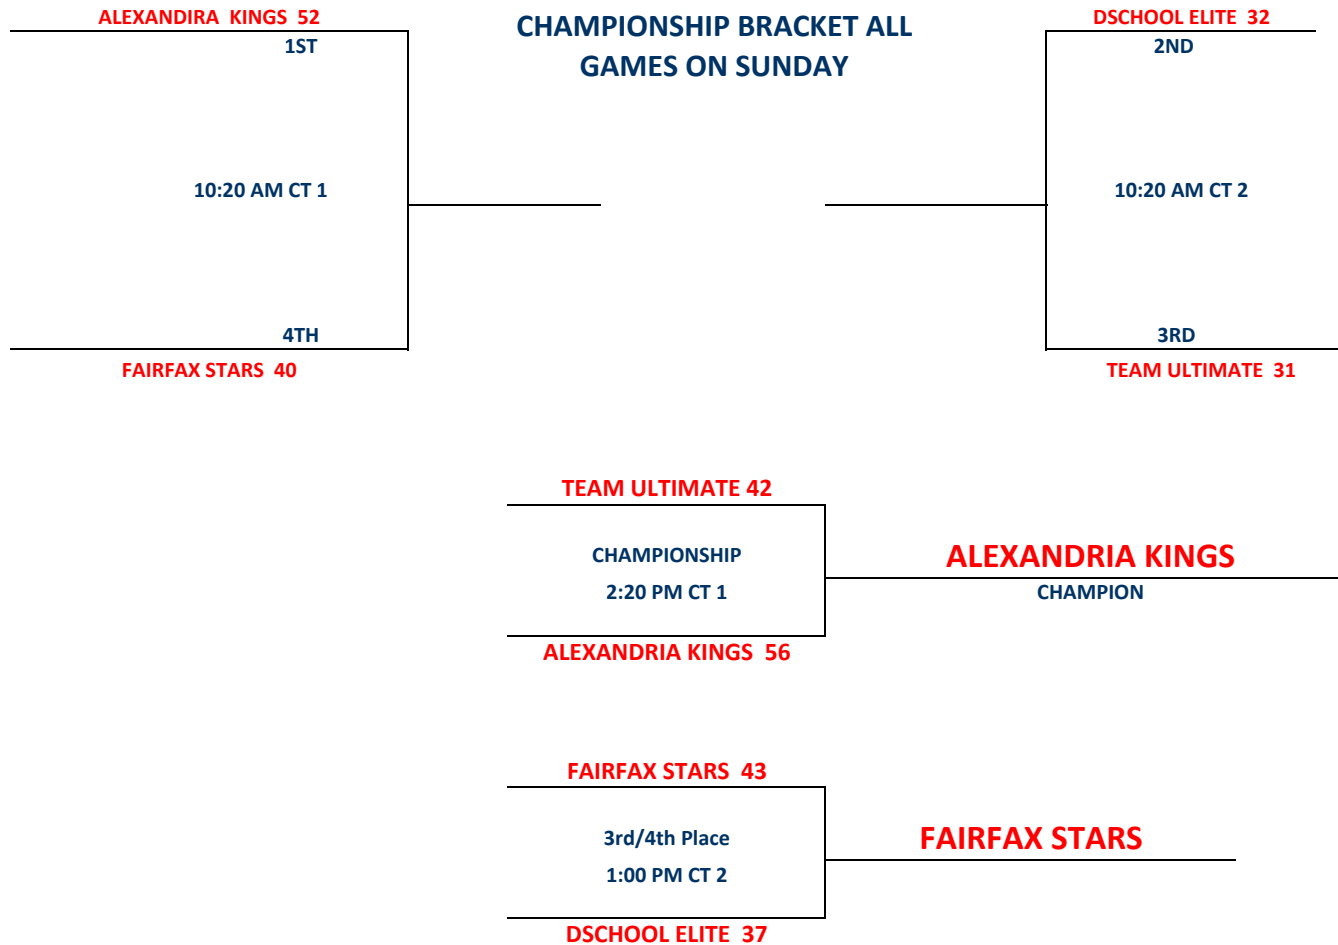

2017 PVA AU DIVISION 3 13U DQT

Version 1

Pool A

W	L			
I	II	A1	TEAM ULTIMATE	3
	III	A2	FAIRFAX STARS	4
III		A3	ALEXANDRIA KINGS	1
II	I	A4	DSCHOOL ELITE	2

Friday **Time** **Court** **Results**

Saturday	Time	Court	Results
A3 vs A2	9:00 AM	3 A3	<u>64</u> A2 <u>60</u>
A1 vs A4	9:00 AM	4 A1	<u>46</u> A4 <u>48</u>
A2 vs A4	11:40 AM	3 A2	<u>57</u> A4 <u>61</u>
A1 vs A3	11:40 AM	4 A1	<u>49</u> A3 <u>66</u>
A4 vs A3	3:40 PM	4 A4	<u>31</u> A3 <u>54</u>
A2 vs A1	3:40 PM	3 A2	<u>50</u> A1 <u>57</u>

1) Teams listed first in the pool are considered the HOME teams.

2) The team listed on the top of the bracket is considered the HOME team.

Sites:
 1 = Douglass High Main Gym
 2 = Douglass High Aux Gym
 3 = Gwynn Park Main Gym
 4 = Gwynn Park Aux Gym