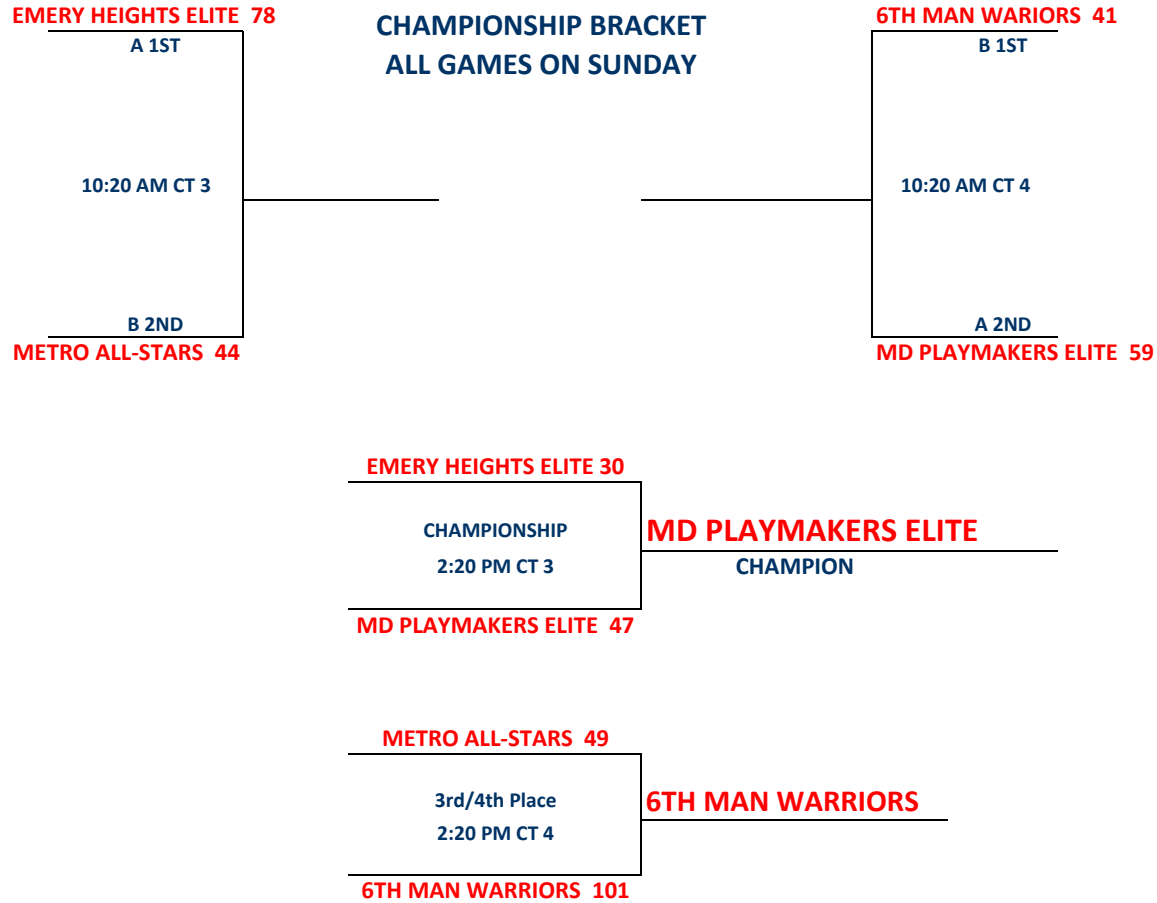

Pool B

W	L
II	
I	I
	II

B1	6TH MAN WARRIORS	1
B2	MADE 8TH SOUTH	3
B3	METRO ALLSTARS	2

Friday	Time	Court	Results
B1 vs B3	8:20 PM	3 B1	<u>83</u> B3 <u>50</u>

Saturday	Time	Court	Results
B2 vs B1	2:20 PM	3 B2	<u>38</u> B1 <u>81</u>
B3 vs B2	5:00 PM	4 B3	<u>58</u> B2 <u>54</u>

Sunday	Time	Court	Results
3rd A vs 3rd B	11:40 AM	3 3RD A	<u>43</u> 3RD B <u>77</u>
FBCG VS MADE 8TH SOUTH			

1) Teams listed first in the pool are considered the HOME teams.

2) The team listed on the top of the bracket is considered the HOME team.

Sites:

1 = Douglass High Main Gym

2 = Douglass High Aux Gym

3 = Gwynn Park Main Gym

4 = Gwynn Park Aux Gym

1) Teams listed first in the pool are considered the HOME teams.

2) The team listed on the top of the bracket is considered the HOME team.